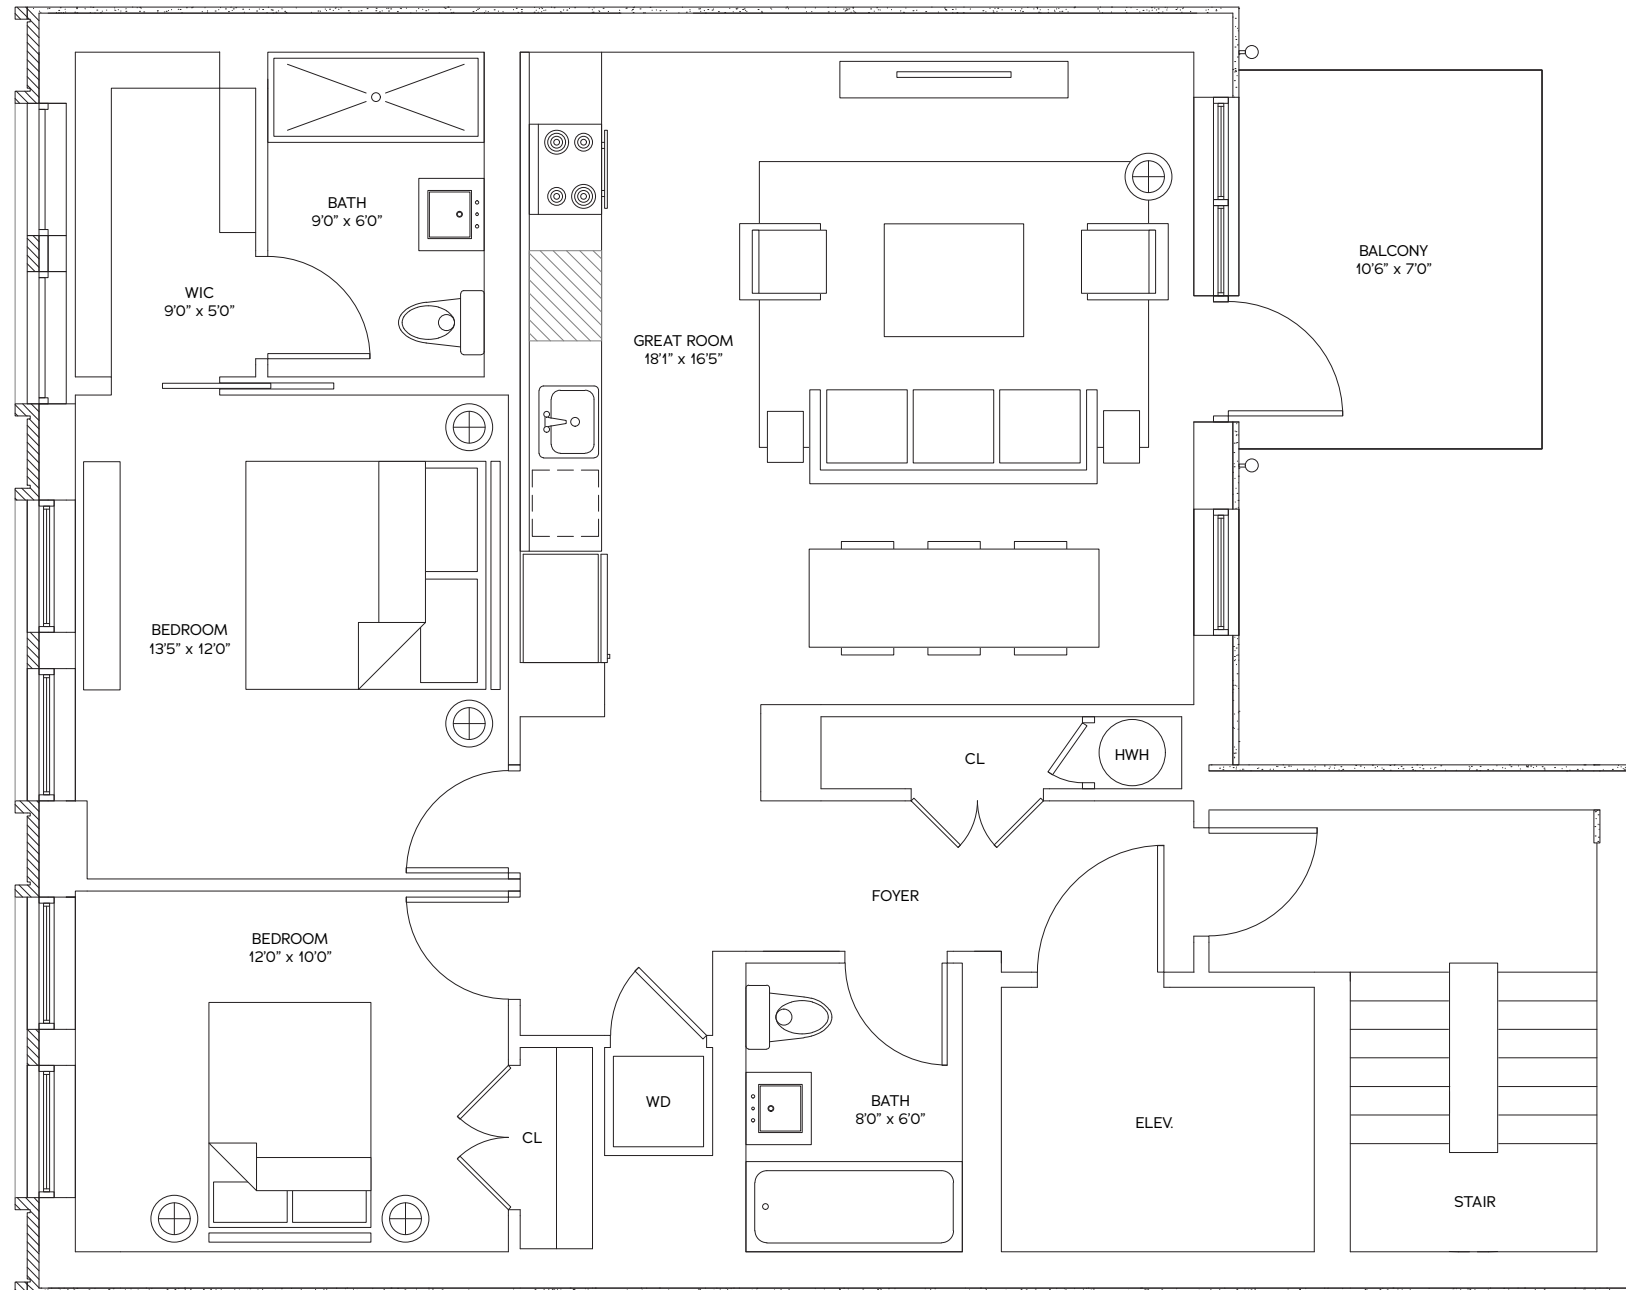

6th Floor Penthouse

2 BEDROOMS
2 BATHROOMS
BALCONY
PRIVATE ROOF TERRACE

INTERIOR 1,131 SQ FT
EXTERIOR 380 SQ FT

HALSTEAD AGUAYO TEAM
REAL ESTATE