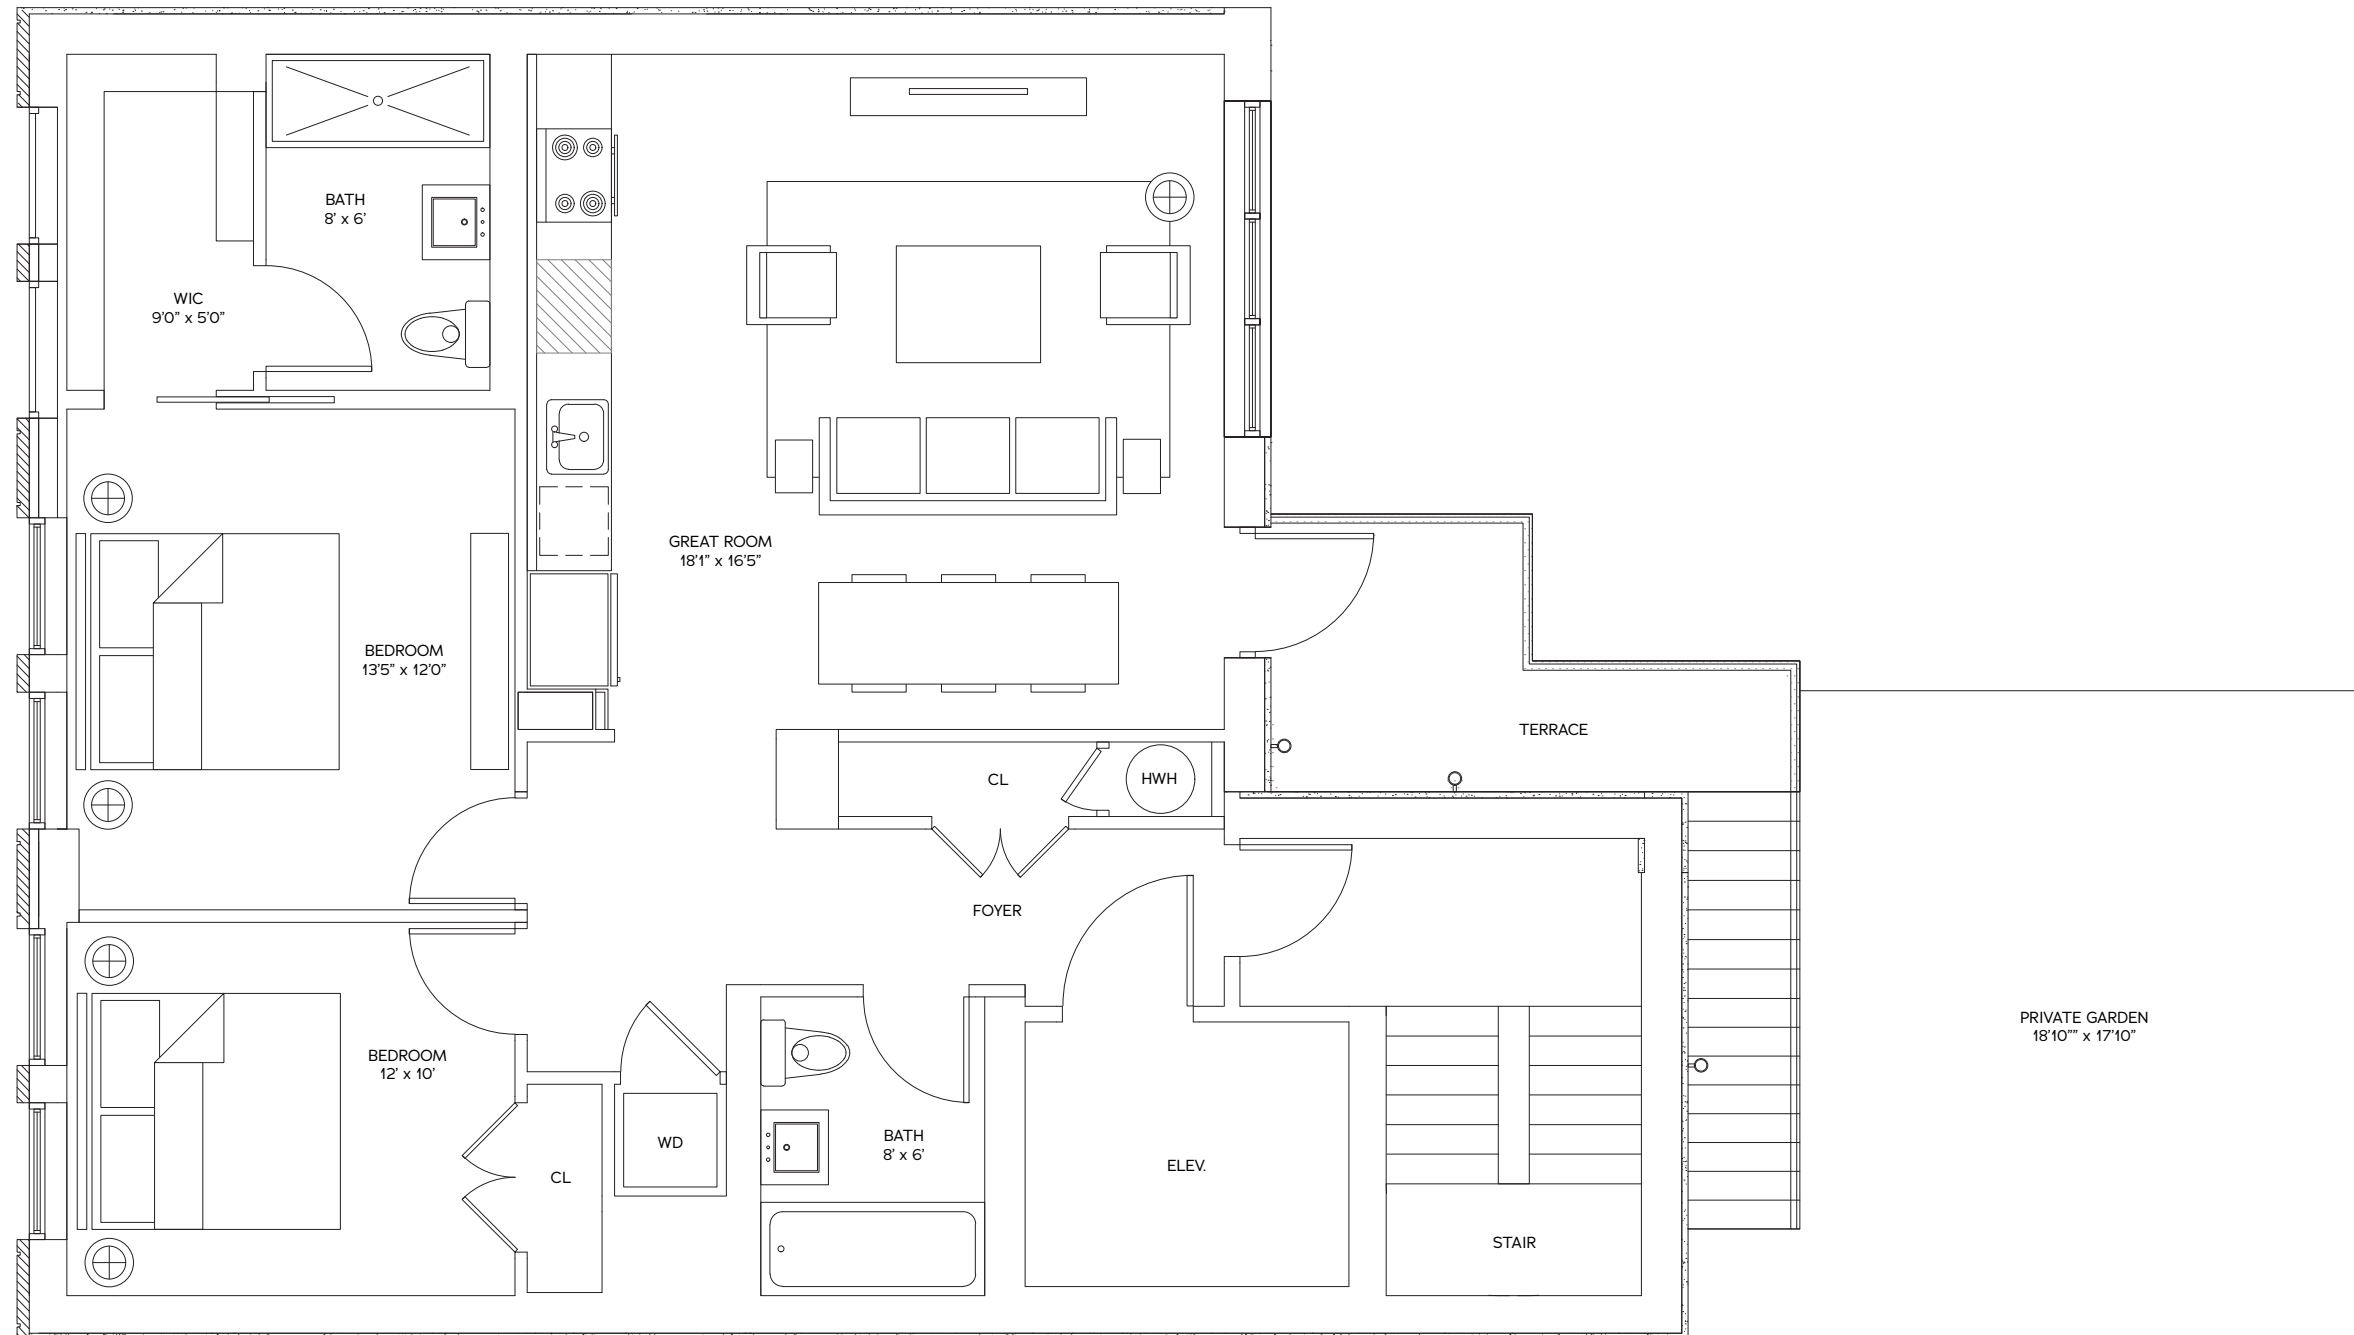

# 2nd Floor Residence

2 BEDROOMS  
2 BATHROOMS  
PRIVATE GARDEN

INTERIOR 1,131 SQ FT  
EXTERIOR 418 SQ FT

**HALSTEAD** AGUAYO TEAM  
REAL ESTATE